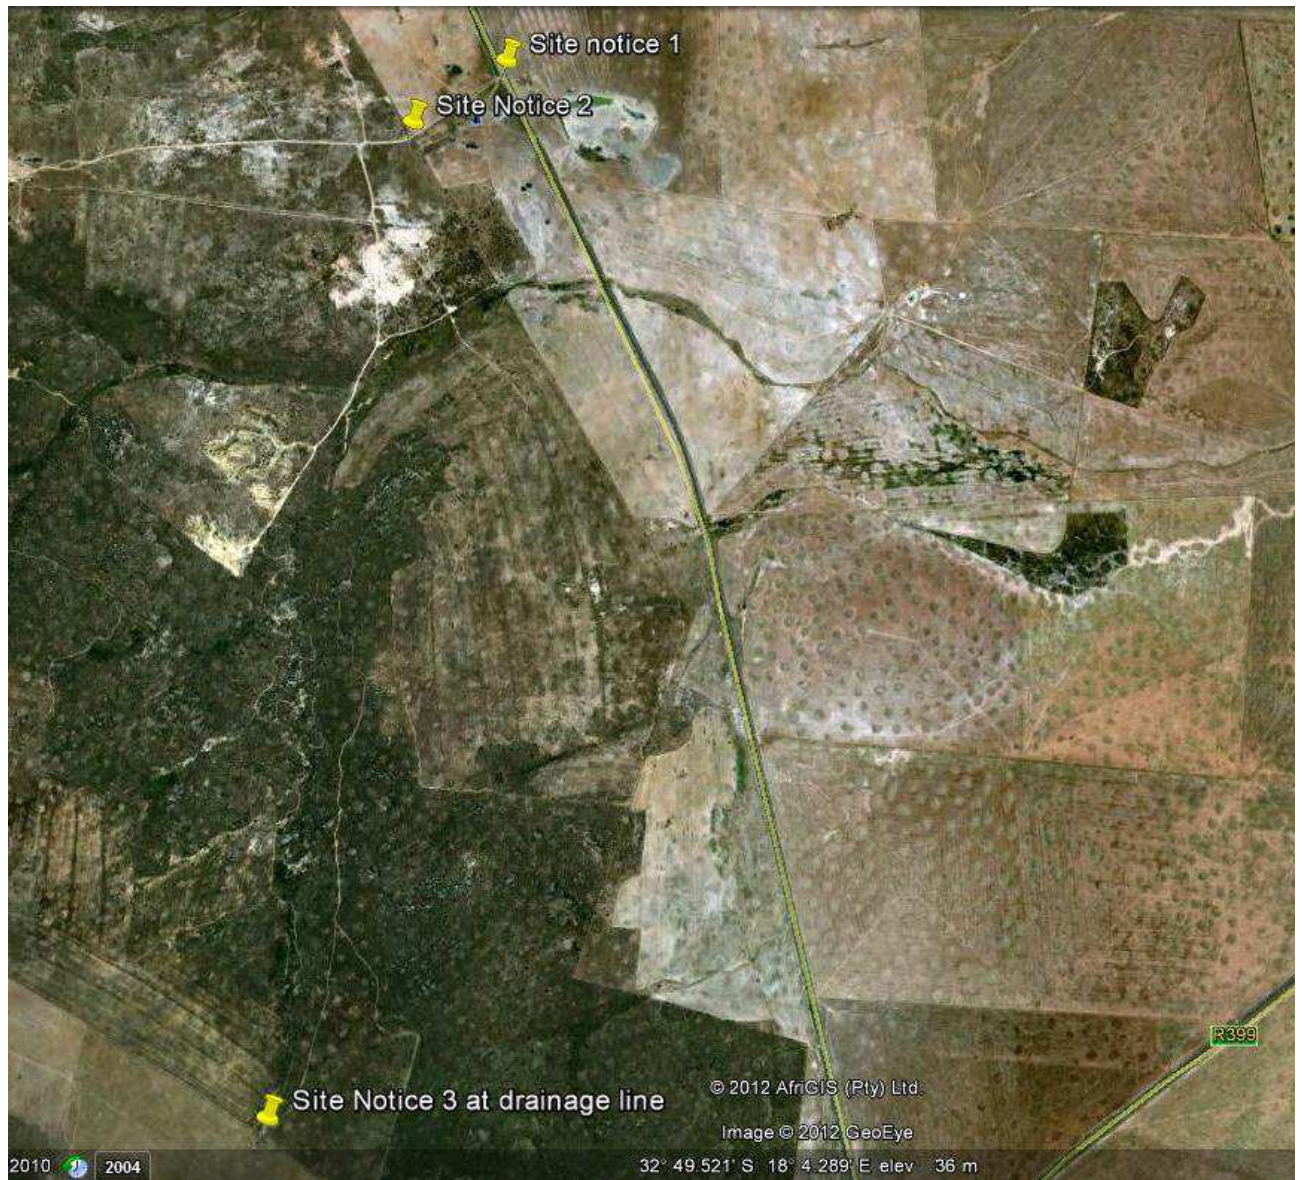

# ST HELENA WATERCOURSE CROSSING – SITE NOTICE PHOTOGRAPH PLATE

Location of the site notices (in context)

Site Notice at location 1 (in context)

Site Notice at location 1 (zoomed)

Site Notice 2 (in context)

Site Notice 2 (zoomed)

Site Notice 3 at the drainage line (in context)

Site Notice 3 at the drainage line (zoomed)