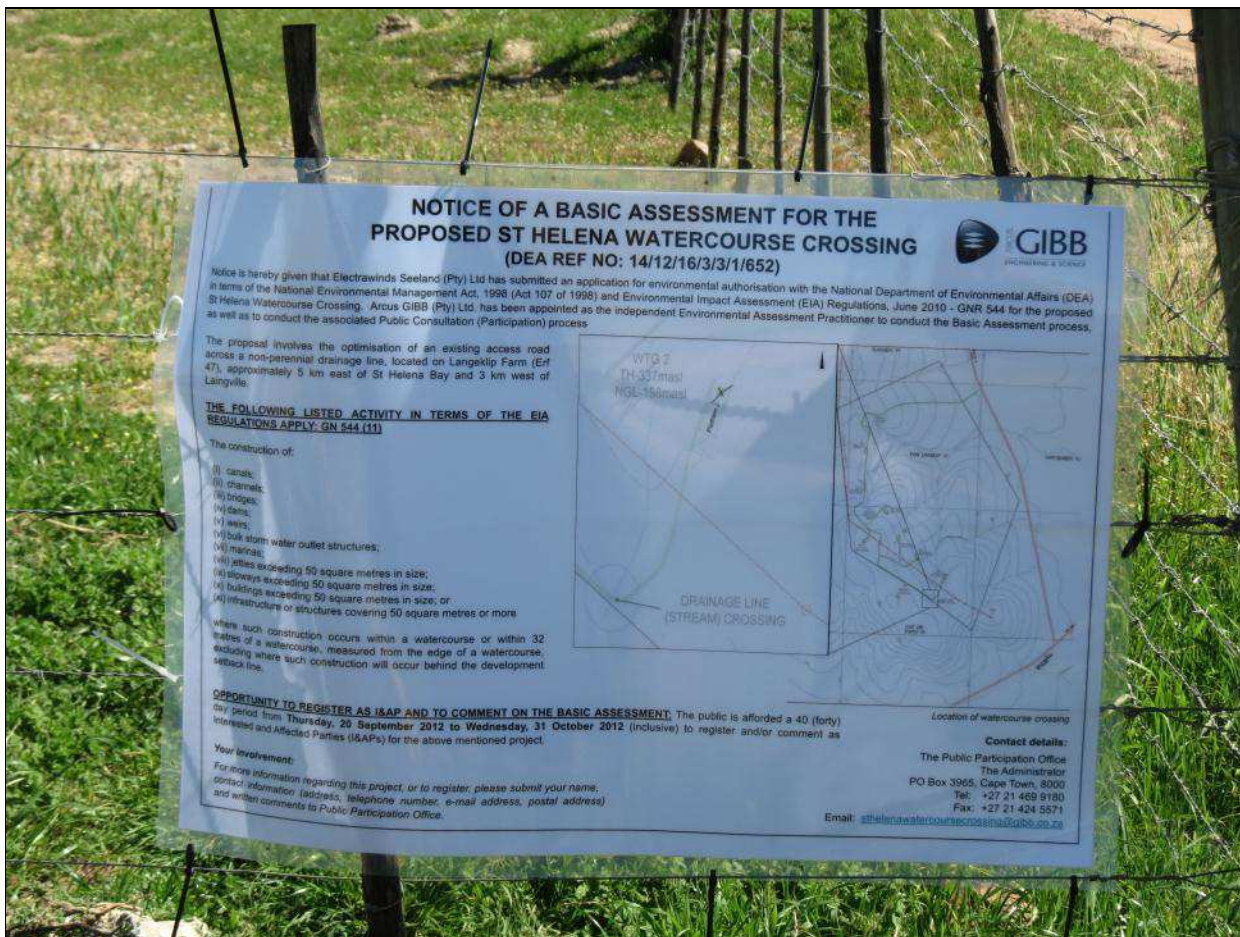

# ST HELENA WATERCOURSE CROSSING – SITE NOTICE PHOTOGRAPH PLATE

Location of the site notices (in context)

Site Notice at location 1 (in context)

Site Notice at location 1 (zoomed)

Site Notice 2 (in context)

Site Notice 2 (zoomed)

Site Notice 3 at the drainage line (in context)

Site Notice 3 at the drainage line (zoomed)