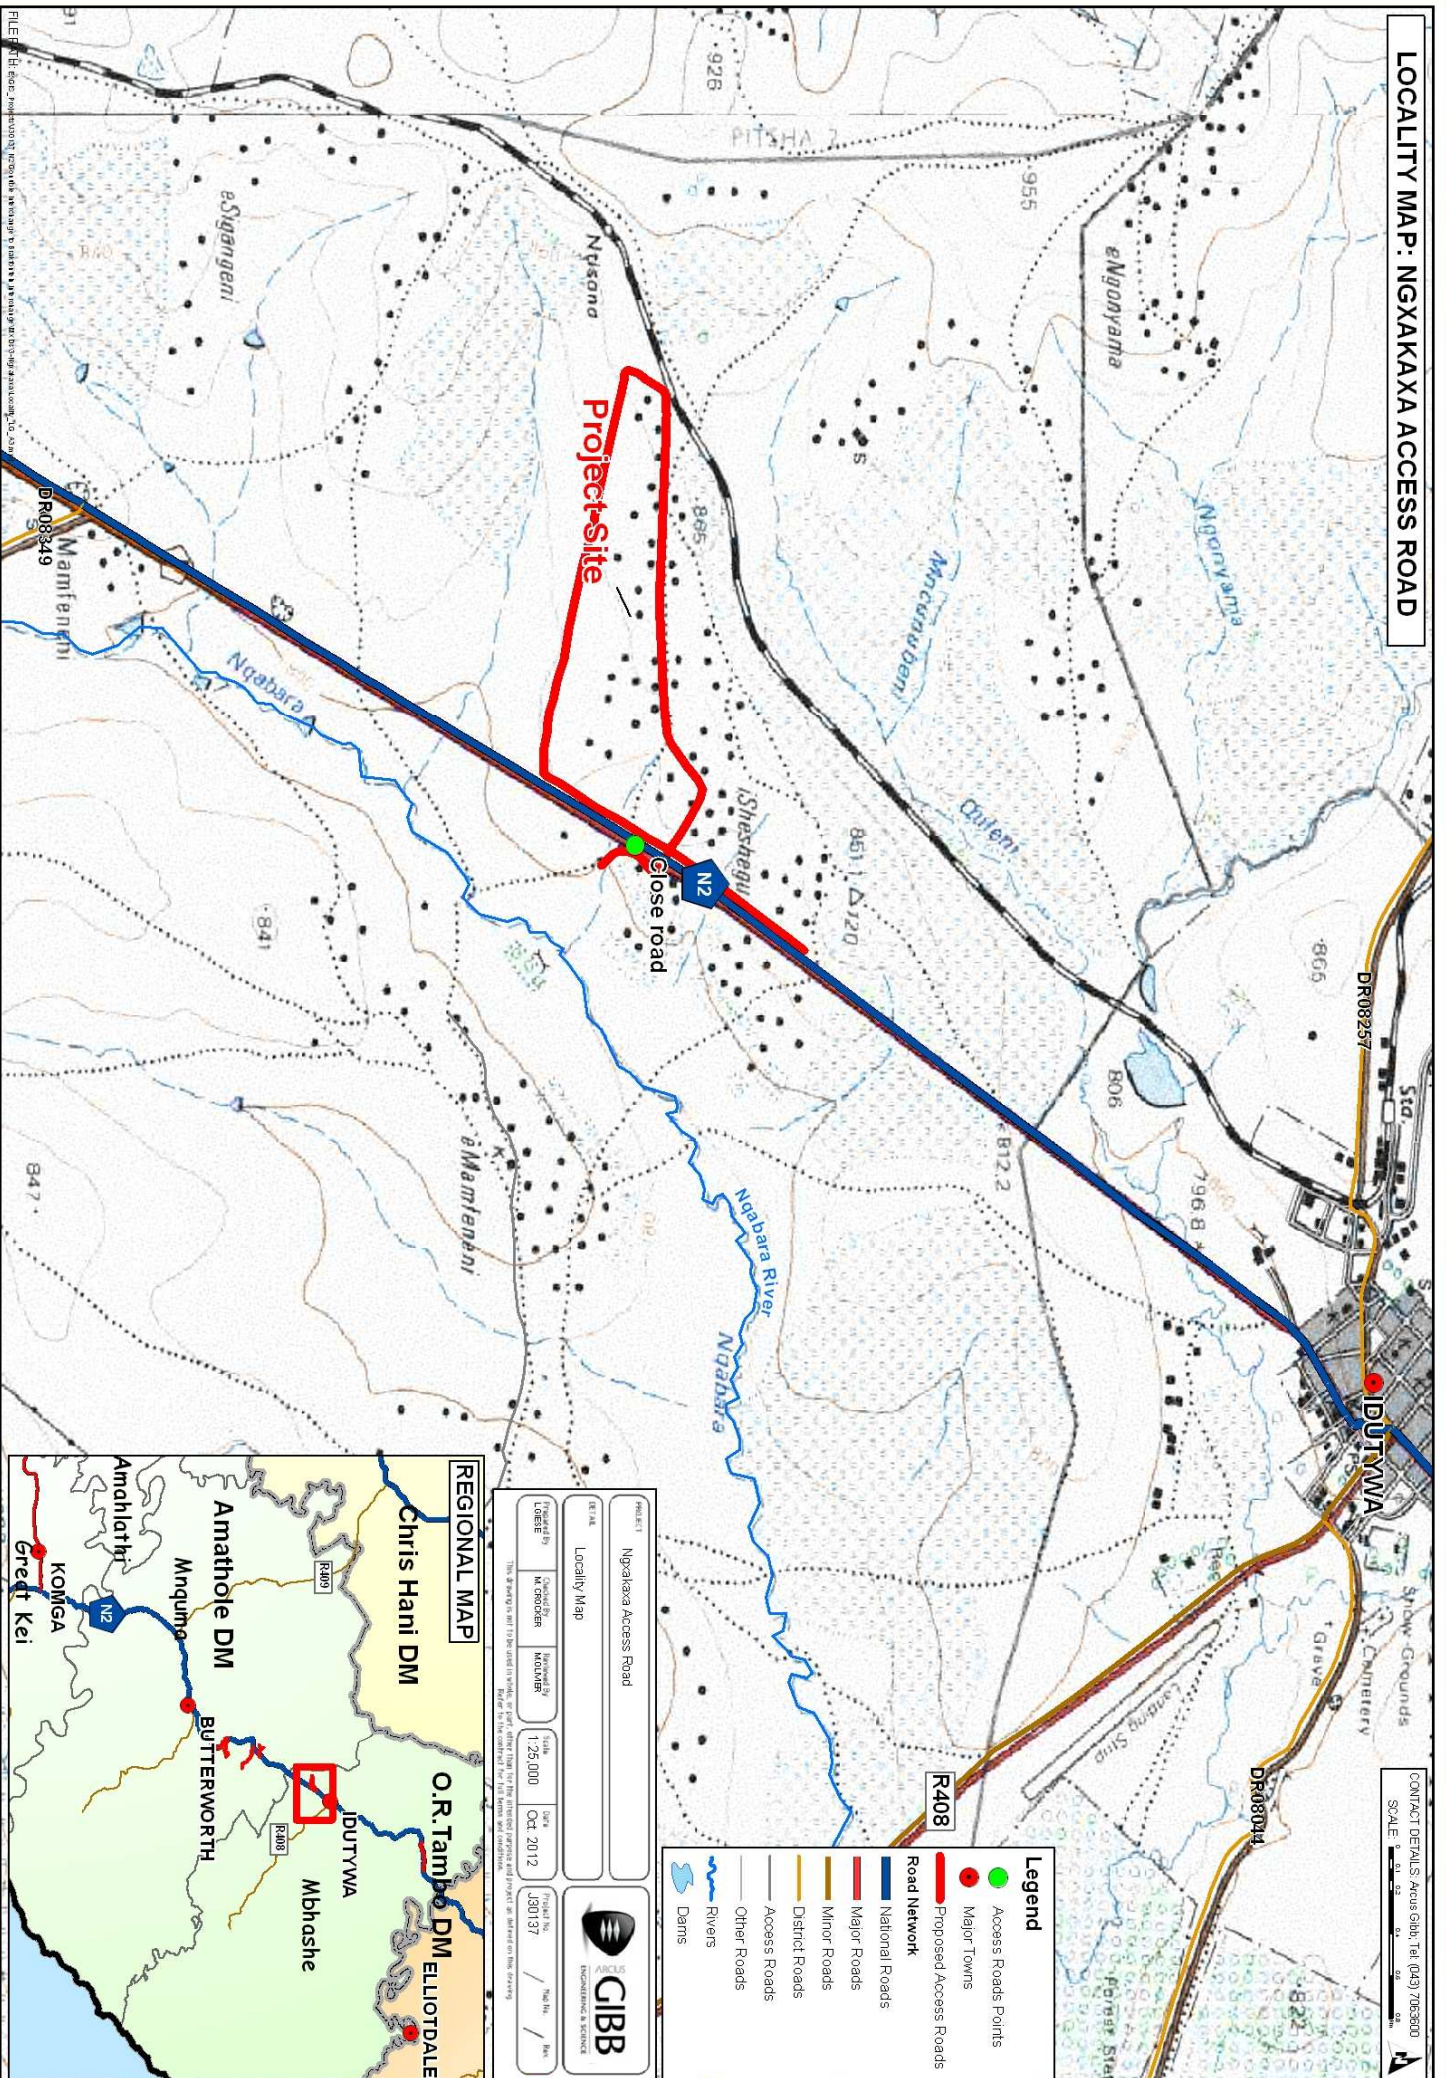

**LOCALITY MAP: NGXAKAXA ACCESS ROAD**

CONTRACT DETAILS: Access Road, Tel: (043) 7063800  
SCALE: 1:50,000

**Legend**

- Access Roads Points
- Major Towns
- Proposed Access Roads
- Road Network
- National Roads
- Major Roads
- Minor Roads
- District Roads
- Access Roads
- Other Roads
- ~ Rivers
- Dams

**PROJECT**  
Ngxakaxa Access Road

**DETAIL**  
Locality Map

Created by	Author	Scale	Date	Project No.	Map No.
M. Crookson	M. Crookson	1:25,000	Oct. 2012	J50137	

This drawing is not to be used in whole or part, other than for the intended purpose and project, or shared with others. Refer to the contract for the terms and conditions.